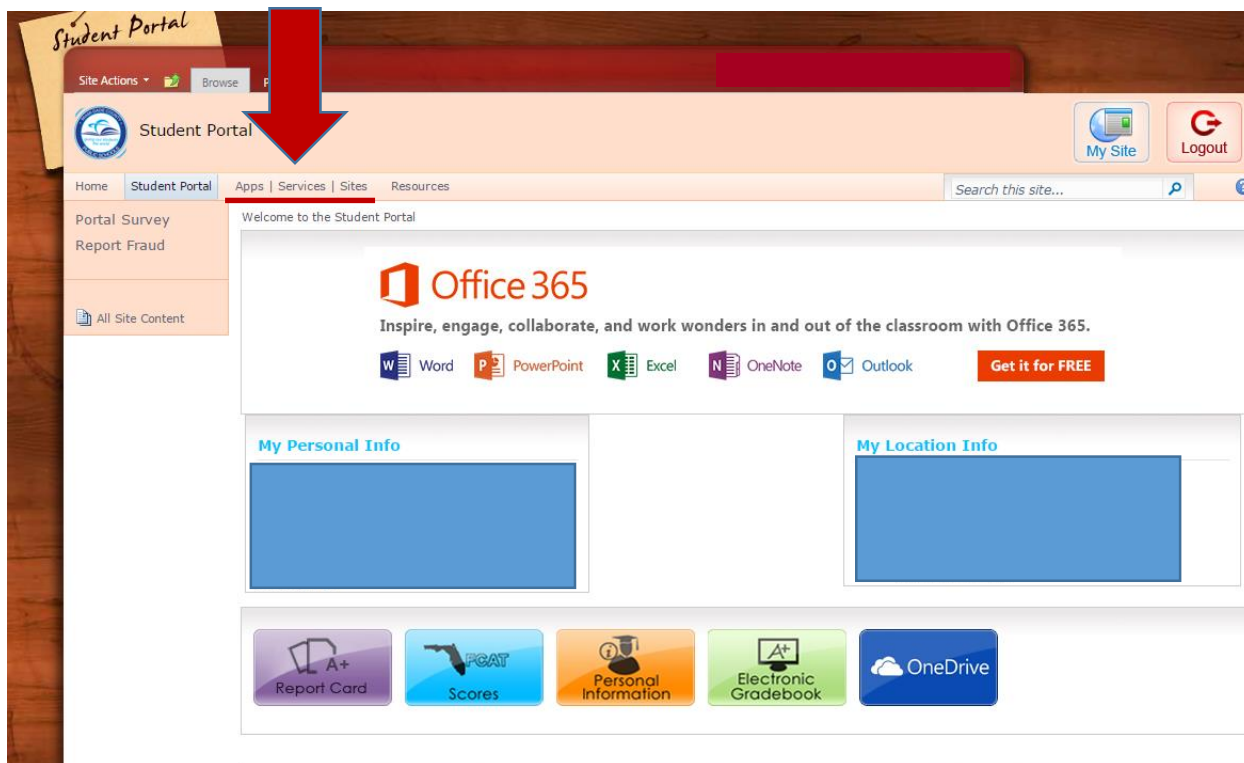

Step 2: Login to the Miami Dade Portal using your username and password.

Dadeschools.net

Username

Password

Remember Username

Login

[Forgot Username/Password?](#)

[Create an Account](#)

Step 4: Navigate to the “Apps | Services | Sites” page

Step 5: Select the Intel® Education Study App for Web Reader

Step 6: Land in the Intel® Study app and open “My library” to access your books

The screenshot displays the Intel Education Study app interface. At the top is a blue navigation bar with the Intel Education Study logo, a home icon, and menu items for 'My Collections', 'My Library', and 'My Stats'. A search bar is on the right. Below the navigation bar, the text 'All Classes (13)' is on the left and 'Show Archived Classes' is on the right. The main content area features a grid of class cards, each with a blue icon of two people and a title: 'M/J Civics SECT 03', 'M/J Comprehensive - Grade 6/7 SECT 05', 'M/J Comprehensive Science 1 SECT 02', 'M/J Fitness - Grade 6 SECT 05', 'M/J Grade 7 Mathematics SECT 01', and 'M/J Keyboard 1 SECT 01'. A 'Show more' link with a dropdown arrow is below the grid. At the bottom, three large colored boxes represent 'My Collections' (light blue, 1 collection | 2 items), 'My Library' (yellow, 8 Books | 0 user PDFs), and 'My Stats' (green, Not accessed yet).