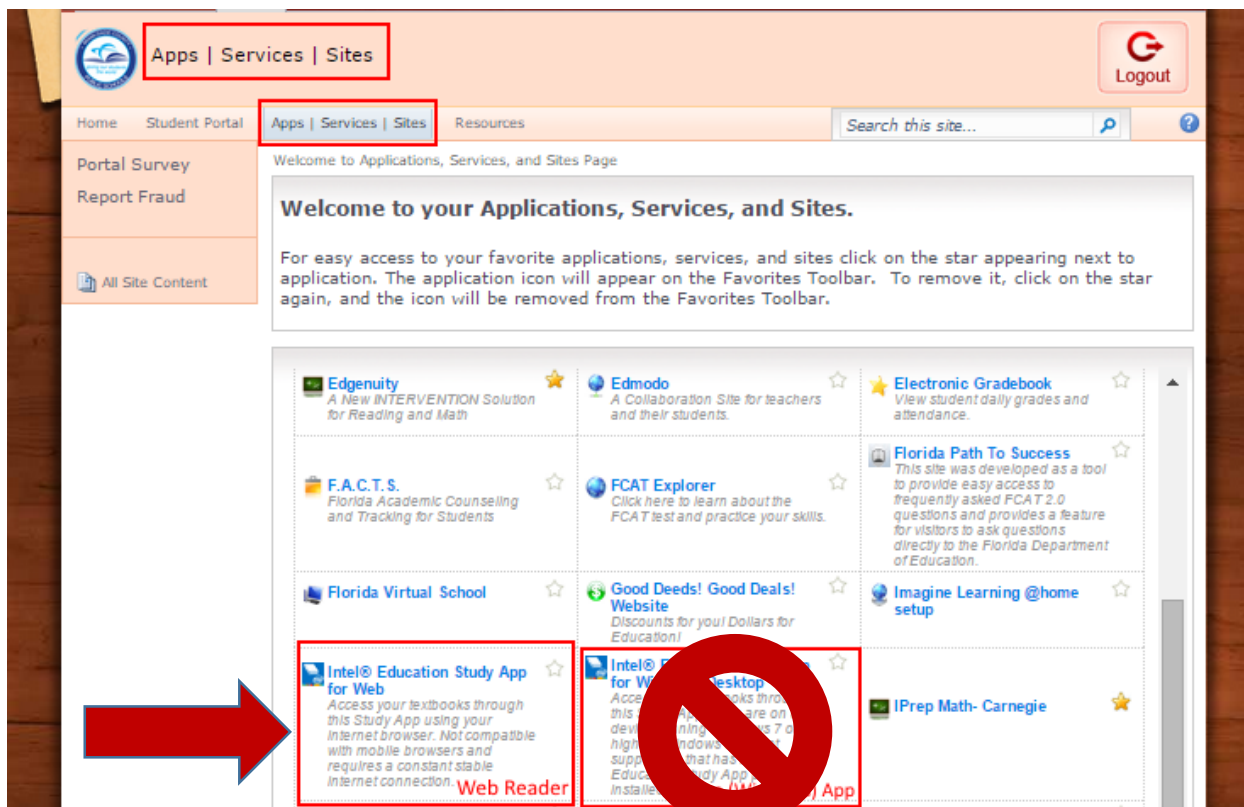

- › Anti-Discrimination SB Policy 5517 and 5517.02 (REVISED)
- › Final Grades Are Now Available for EOC
- › System Accreditation

Student Resources

- › 2014-15 Code of Student Conduct
- › Be Safe
- › Bullying
- › Career Academies
- › Civil Rights Compliance
- › Coding-code.org
- › Coding-scratch.mit.edu
- › Community Connects
- › Diabetes Awareness
- › Florida Standards Tutorials
- › Khan Academy
- › Miami-Dade Transportation (K-12 Discount)
- › M-DCPS Library System
- › Parks & Recreation
- › Public Library System
- › Riverdeco (PreK-12)

Step 2: Login to the Miami Dade Portal using your username and password.

Dadeschools.net

Username

Password

Remember Username

Login

[Forgot Username/Password?](#)

[Create an Account](#)

Step 4: Navigate to the “Apps | Services | Sites” page

Step 5: Select the Intel® Education Study App for Web Reader

Step 6: Land in the Intel® Study app and open “My library” to access your books

The screenshot displays the Intel Education Study app interface. At the top is a blue navigation bar with the Intel Education Study logo, a home icon, and menu items for 'My Collections', 'My Library', and 'My Stats'. A search bar is on the right. Below the navigation bar, the text 'All Classes (13)' is on the left and 'Show Archived Classes' is on the right. The main content area features a grid of class cards, each with a blue icon of two people and a title: 'M/J Civics SECT 03', 'M/J Comprehensive - Grade 6/7 SECT 05', 'M/J Comprehensive Science 1 SECT 02', 'M/J Fitness - Grade 6 SECT 05', 'M/J Grade 7 Mathematics SECT 01', and 'M/J Keyboard 1 SECT 01'. A 'Show more' link with a dropdown arrow is below the grid. At the bottom, three large colored boxes represent 'My Collections' (light blue, 1 collection | 2 items), 'My Library' (yellow, 8 Books | 0 user PDFs), and 'My Stats' (green, Not accessed yet).